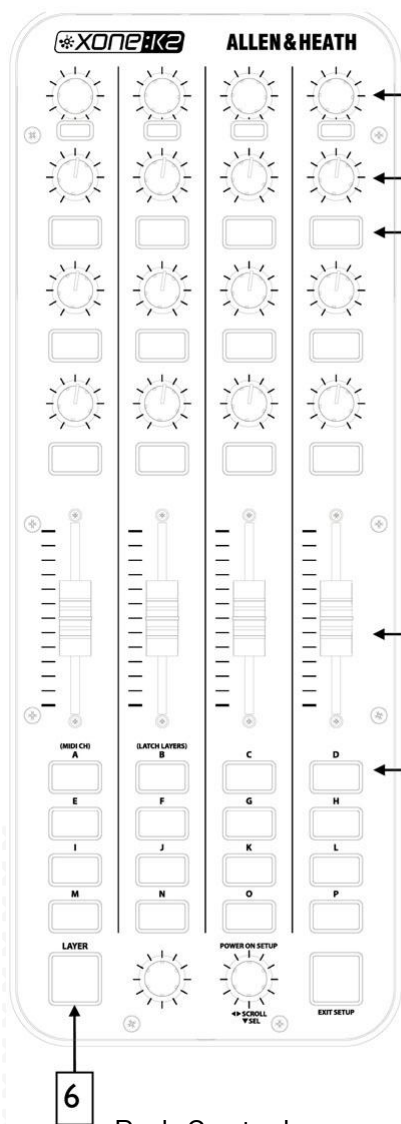

**ALLEN & HEATH – XONE:K2**  
**(MIDI channel 15; Latching layer: Switch matrix)**

Gain C  
 Snap On Off  
*Snap value*

Gain A  
 Autoloop On Off  
*Autoloop size*

Gain B  
 Autoloop On Off  
*Autoloop size*

Gain D  
 Quantize On Off  
*Quantize value*

EQ High

Kill High

EQ Low

Kill Low

Filter

Monitor

Volume

A.E.I.M : sampler C pad 1.2.3.4  
 D.H.L.P : sampler D pad 1.2.3.4  
 B.C : Cue A & B  
 F.G : Play A & B  
 J.K : Sync A & B  
 N.O : Sync C & D – *Link C & D*

Browse  
 Load A  
*Change active browsable*

Seek preview  
 Load B  
*Preview On Off*

*Shift*

Red: Control  
 Orange: Sampler – *Play mode*  
 Green: Locators - *Delete*