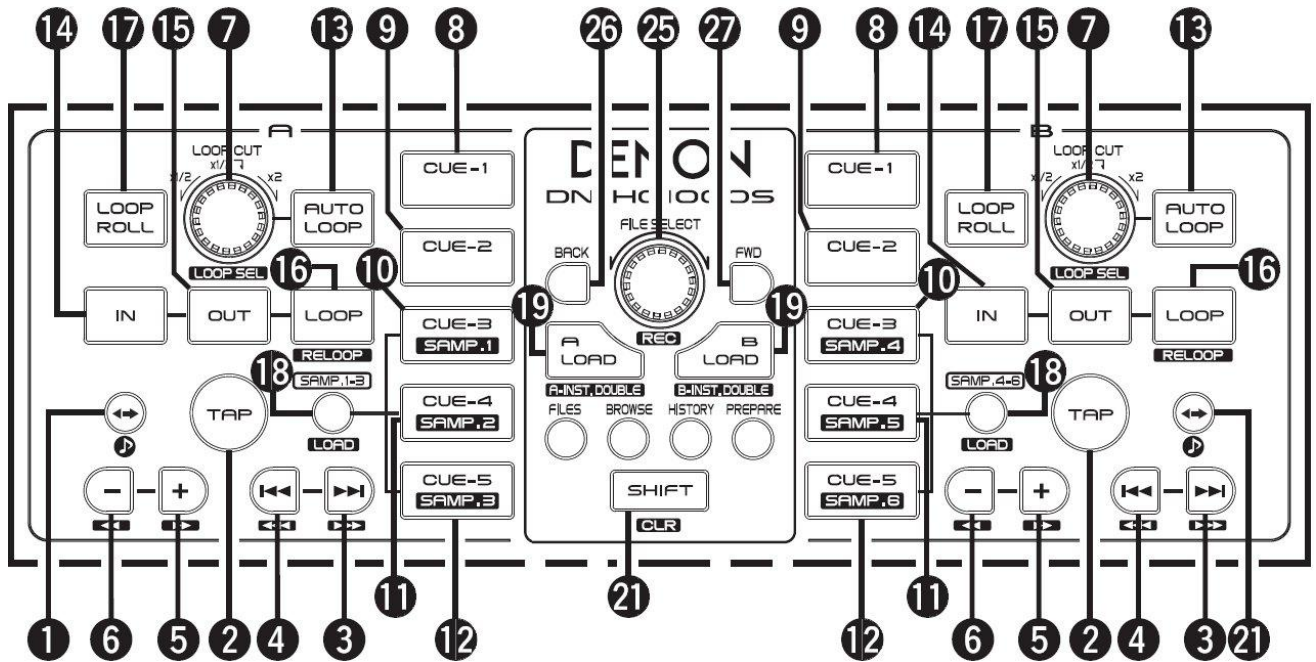

**DENON - DN-HC1000S**

- |                              |                       |
|------------------------------|-----------------------|
| 7 - Beat /<br>Invert control | 17 - Reverse          |
| 8. 9. 10. - Locators         | 18 - Confirm tap      |
| 13 - Auto Loop               | 19 - Load             |
| 14 - Loop in                 | 25 - Browse / Preview |
| 15 - Loop out                | 26. 27 - Browse       |
| 16 - Loop on/off             |                       |

- |                |                     |
|----------------|---------------------|
| 1 - Pitch mode | 5. 6. - Seek length |
| 2 - Tap tempo  | 11 - Absolute mode  |
| 3. 4. - Seek   | 12 - Relative mode  |