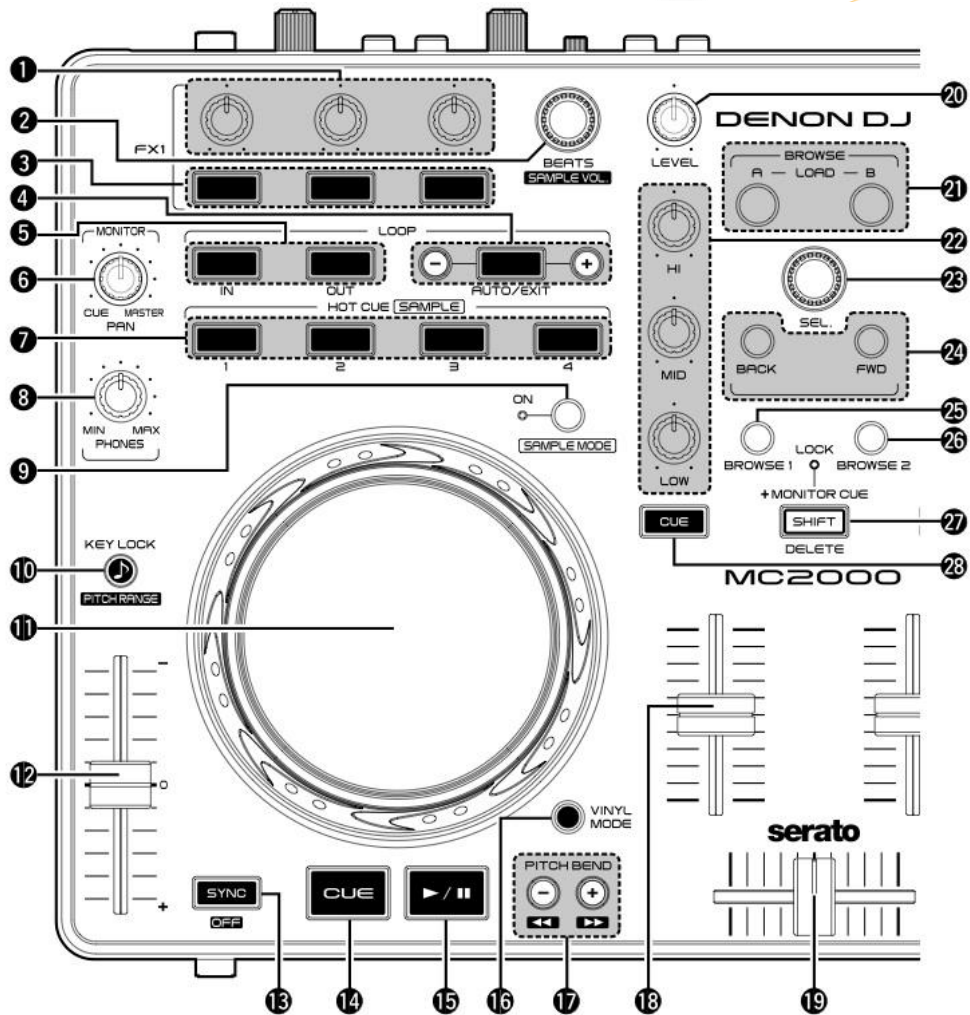

DENON - DN-MC2000

- | | |
|--|-------------------------------------|
| 1 - FX select/Amount/Depth | 15 - Play - <i>CuePlay</i> |
| 2 - FX routing / FX OnOff - <i>Sample volume</i> | 16 - Jog mode |
| 3 - Echo On/Off / Flanger On/Off / Roll On/Off | 17 - Pitch bend - <i>Seek</i> |
| 4 - Auto loop - <i>Loop OnOff</i> | 18 - Volume fader |
| 5 - Manual loop | 19 - Crossfader |
| 6 - Cue mix | 20 - Gain |
| 7 - Locators / Samplers - <i>Delete</i> | 21 - Load - <i>Clone</i> |
| 8 - Cue volume | 22 - EQ - <i>Filter</i> |
| 9 - Pads switch | 23 - Browse active / Primary action |
| 10 - Pitch mode - <i>Pitch range</i> | 24 - Change active |
| 11 - Jogs - <i>Seek</i> | 25 - Collection expand |
| 12 - Pitch | 26 - Full screen |
| 13 - Sync / Sync sampler | 27 - Shift |
| 14 - Cue - <i>Set cue</i> | 28 - Monitor |