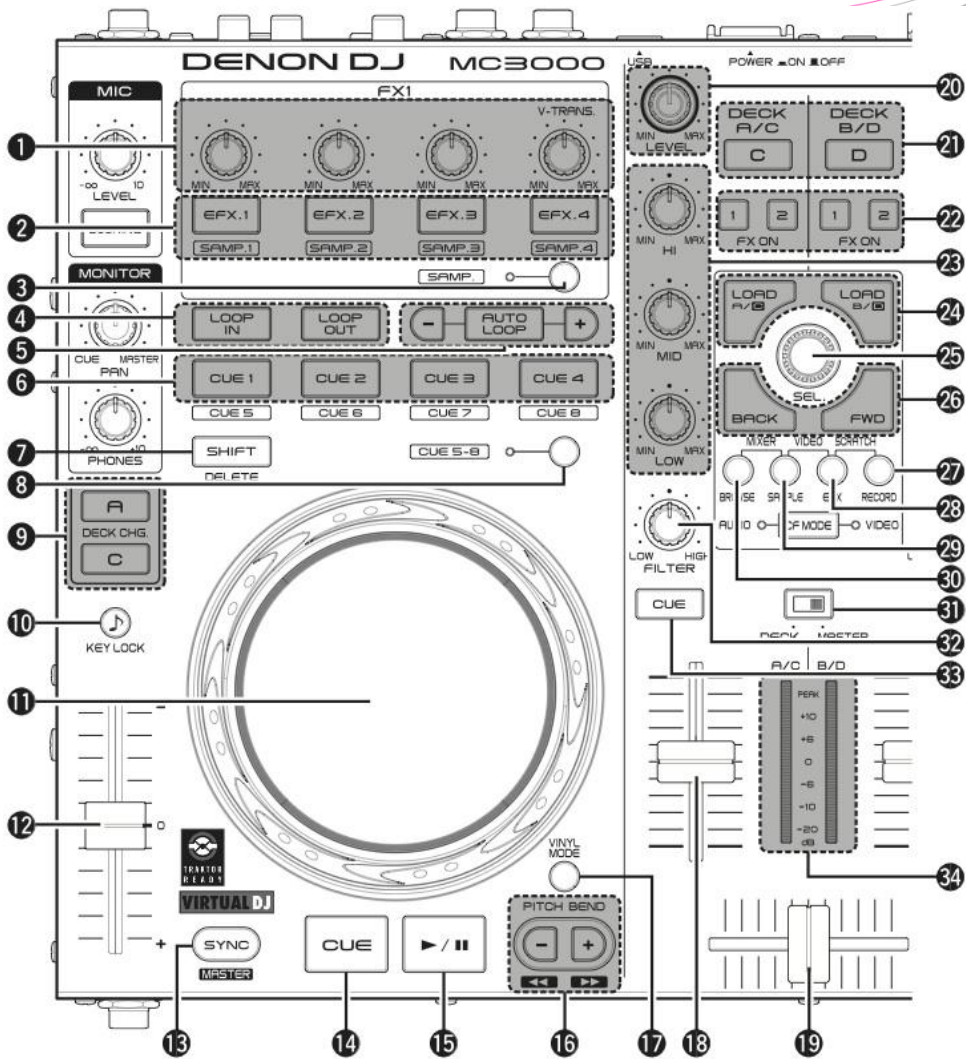

**DENON - DN-MC3000**

- 1 - **FX:** Select / Amount / Depth / Brake time
- Samp. :** Pad volume
- Sample mode:** Pad rolling frequency
- 2 - **FX:** FX On/Off / Echo On/Off / Flanger On/Off / Roll On/Off
- Samp.:** Play/Stop samples - *Pad mode*
- Sample mode:** Load samples from list
- 3 - Sampler mode
- 4 - Loop in/out
- 5 - Auto loop - *Loop On/Off - Smart Seek*
- 6 - Locators

- Sample mode:** Mute samples
- 7 - Shift
- 8 - Locators switch
- 9 - FX / Sampler switch
- 10 - Pitch Mode - *Pitch Range*
- 11 - Jog
- 12 - Pitch
- 13 - Sync - *Match*
- 14 - Cue - *Set Cue*
- 15 - PlayPause - *CuePlay*
- 16 - Pitch bend - *Seek*
- 17 - Vinyl mode - *Slip mode*
- 18 - Channel volume
- 19 - Crossfader
- 20 - Gain
- 21 - Fx switch

- 22 - Fx channel
- 23 - EQ
- 24 - Load - *Clone*
- 25 - Browse - Expand and Collapse folder in browser tree / Preview in browser list
- 26 - Change active browsable
- 27 - Record
- 28 - Show/Hide FX
- 29 - Sample mode (holder)
- 30 - Expand or Collapse collection
- 32 - Filter
- 33 - Monitor - *CF assign*