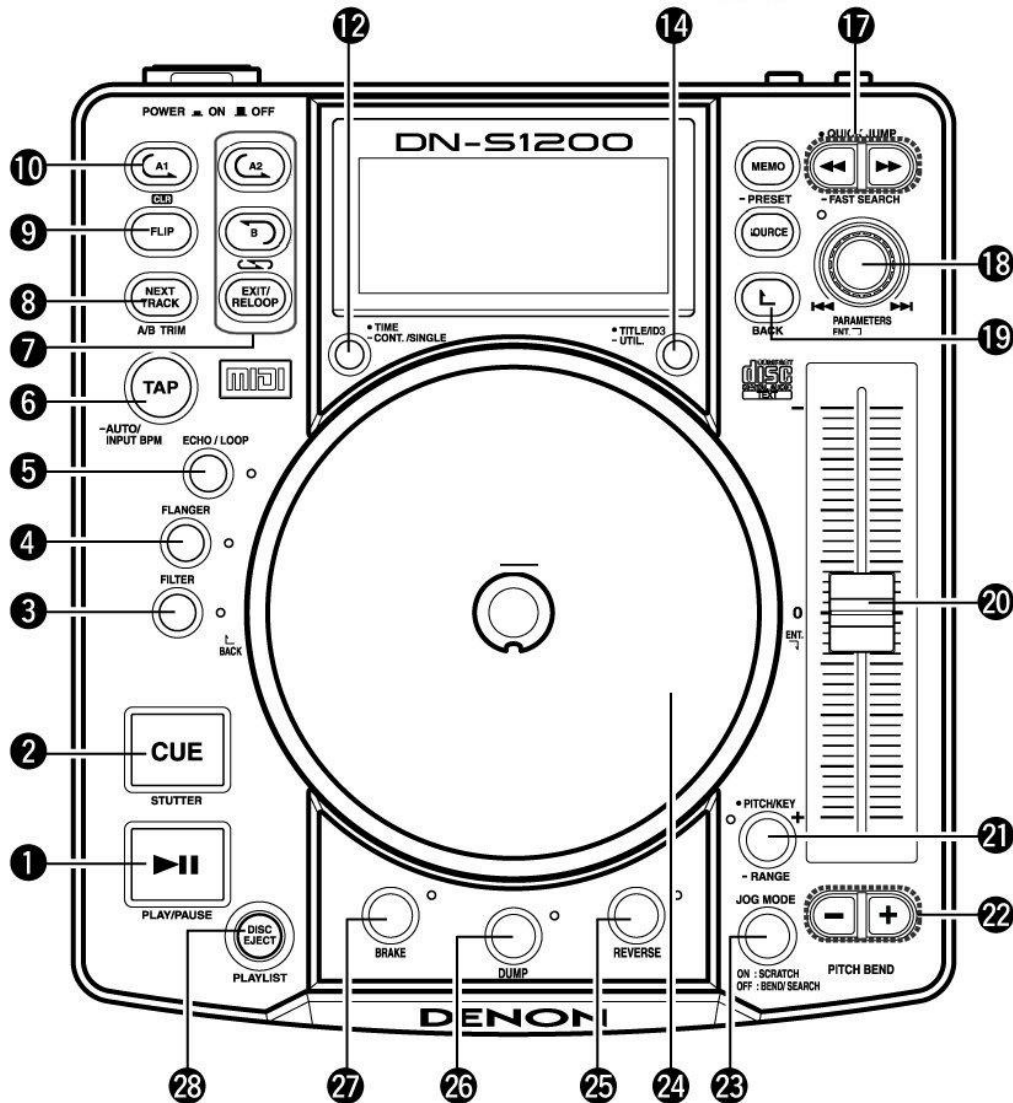

**DENON - DN-S1200**

**(deck A: channel 1; deck B: channel 2; focus: channel 3)**

1 - Play / Pause

2 - Cue

3.4.5 - Effects

6 - Tap tempo

7 - Loop in / out / on/off

8 - Loop /2

9 - Loop \*2

10 - Autoloop

12 - Confirm tempo

14 - Discard tempo

17 - Smart seek - *Seek length*

18 - Browse / Load

19 - Reverse

20 - Pitch

21 - Pitch mode - *Pitch range*

22 - Pitch Bend - *Fine*

23 - Vinyl mode

24 - Jog / Fx amount

25 .26.27 - Locators

28 - Shift

**Memo** : change deck (focus)