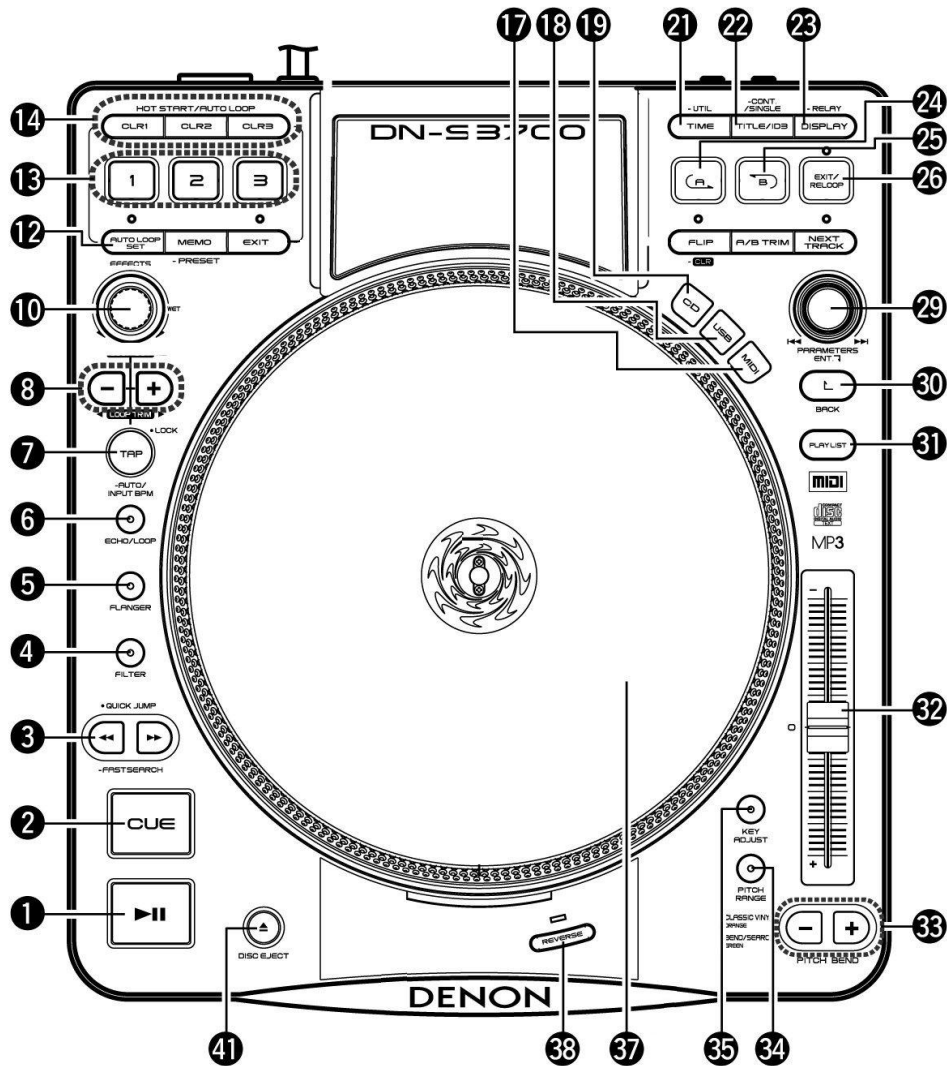

DENON - DN-S3700

(deck A: channel 1; deck B: channel 2)

Hybrid MIDI Sel: 3 kHz

Select « Sinus 3kHz » control media in CROSS Vinyl/CD preferences

- | | | |
|---------------------------------------|----------------------------------|------------------|
| 1 - Play / Pause | 21 - Full screen on.off | 32 - Pitch |
| 2 - Cue | 22 - Invert display | 33 - Pitch bend |
| 3 - Seek | 23 - Change display | 34 - Pitch range |
| 4.5.6 - Select effect | 24 - Loop in | 35 - Pitch mode |
| 7 - Tap tempo - <i>Confirm Tap</i> | 25 - Loop out | 37 - Jog |
| 8 - Loop length - <i>Seek lenght</i> | 26 - Loop on.off | 38 - Reverse |
| 10 - Effect select / on.off | 29 - Browse / Load | 41 - Shift |
| 12 - Autoloop | 30 - Perform Primary Action | |
| 13 - Locators 1 to 3 - <i>4 to 6</i> | 31 - Change the active browsable | |
| 14 - Clear loc 1 to 3 - <i>4 to 6</i> | | |