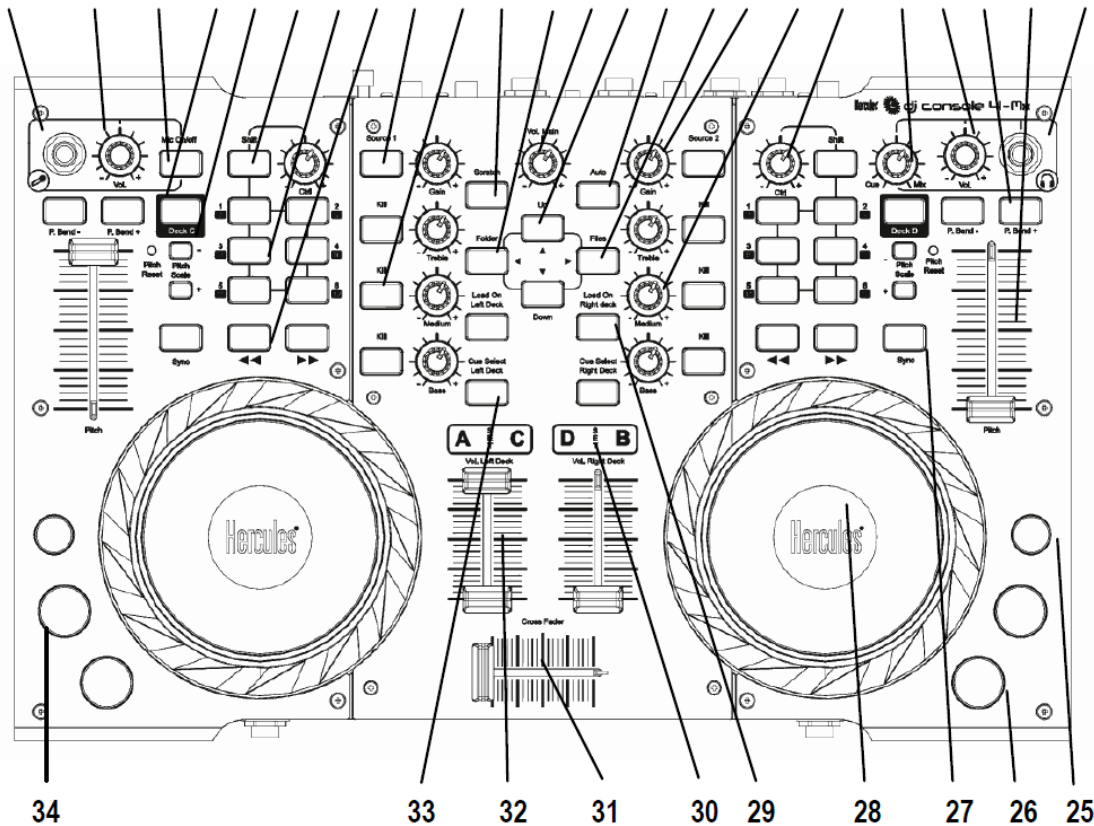

HERCULES – DJ CONSOLE 4-Mx

MIDI channels: 1-2; Deck mode: 2-Deck (extended); MIDI pitch resolution:14-bits

5 – Pitch Range	11.15 – Vinyl Mode	20 – Monitor Mix
6 – Shift	12 – Preview, ExpandCollapse Tree	22 – Pitch Bend
7deckA&B – Locators - <i>delete</i>	13 – Master Volume	23 – Pitch
7deckC&D – FX Select &On Off	14 – Browse the active browsable	
<i>Autoloop</i>	16 – Change the active browsable	
8 – Seek / Seek Length	17 – Gain	
9 – Source	18 – EQ	
10 – Kill	19 – FX Amount	

1 2 3 4 5 6 7 8 9 10 11 12 13 14 15 16 17 18 19 20 21 22 23 24

25 – Pitch Mode	29 – Load	34 – Cue Stop
26 – Play Pause	31 – Crossfader	
27 – Sync / Match	32 – Volume Fader	
28 – Jog	33 – Headphones