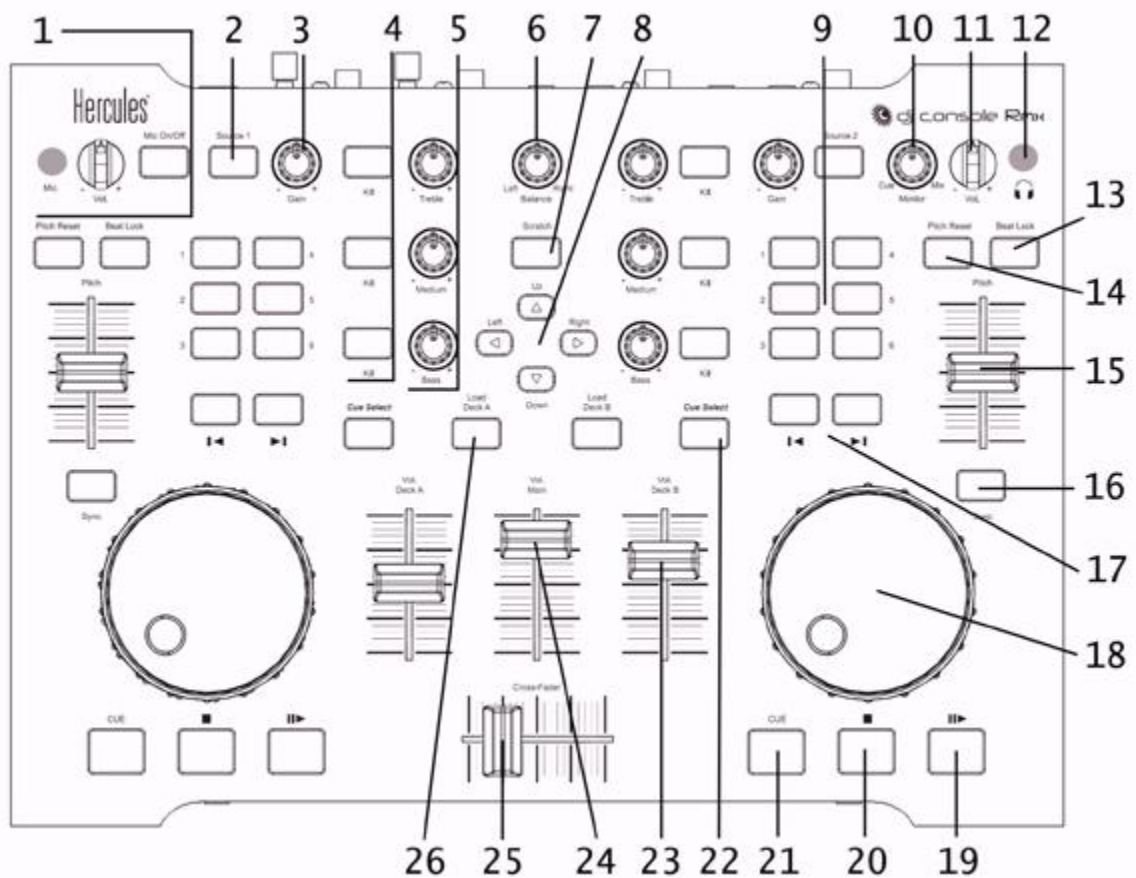

HERCULES - DJ CONSOLE RMX

- | | | |
|------------------------------|---------------------------------------|------------------|
| 2 - Source | 8 - Browse/Select/Preview | 13 - Pitch Mode |
| 3 - Gain | 9.1. - FX Select | 14 - Pitch Range |
| 4 - Kill | 9.2 - FX On Off | 15 - Pitch |
| 5 - EQ | 9.3 - Shift | 16 - Sync |
| 6 - FX Amount (current deck) | 9.4.5.6 - Auto loop - <i>Locators</i> | 17 - Seek |
| 7 - Vinyl Mode | 10 - Monitor Mix | 18 - Jog |

- | | |
|-----------------|--------------------|
| 19 - Play Pause | 23 - Volume Fader |
| 20 - Cue Play | 24 - Master Volume |
| 21 - Cue Stop | 25 - Crossfader |
| 22 - Headphones | 26 - Load |