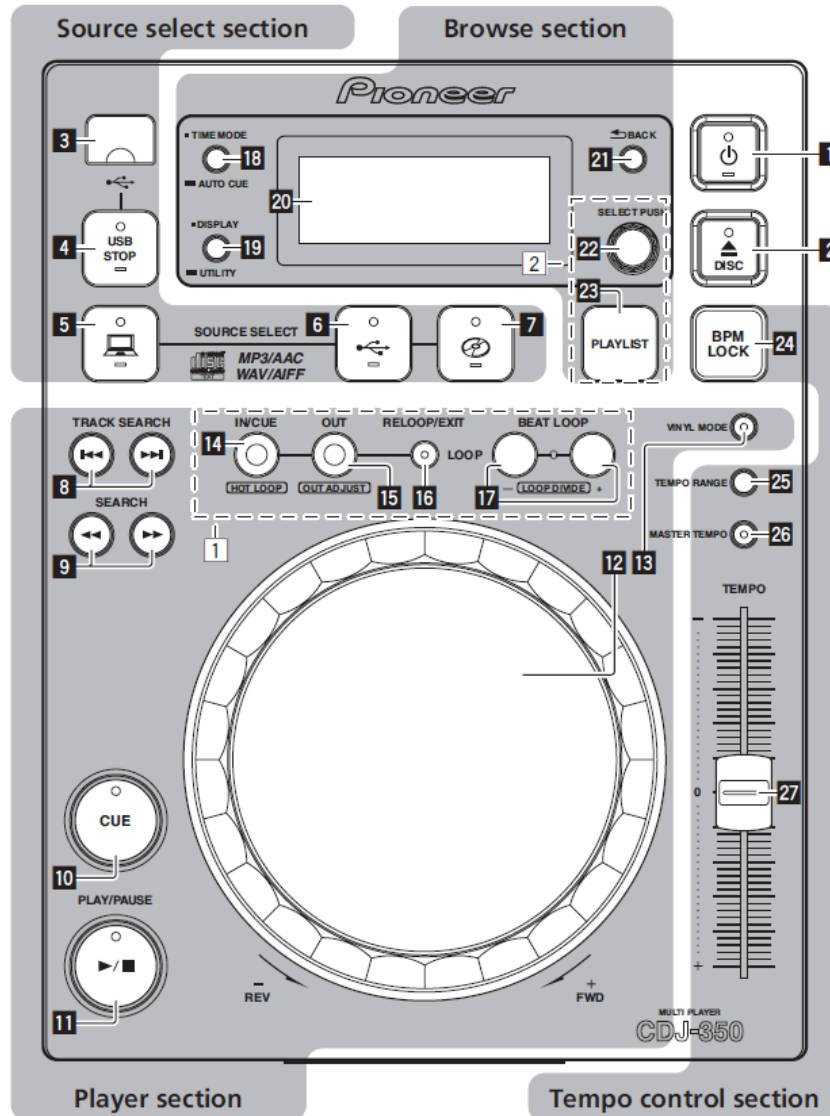

PIONEER – CDJ-350

(deck A: channel 1; deck B: channel 2; focus: channel 3)

- 11 – Play
- 10 – Cue
- 9 – Seek
- 8 – Seek lenght
- 14 – Loop in
- 15 – Loop out
- 16 – Loop
- 17 – Auto loop length

- 23 – Auto loop
- 27 – Pitch
- 26 – Pitch Mode
- 25 – Pitch Range
- 13 – Vinyl Mode
- 24 – Sync
- 22 – Browse / Load
- 21 – Preview

- 18/19 – Change the active browsable
- 2 – Select deck (focus mode)
- 12 – Jog