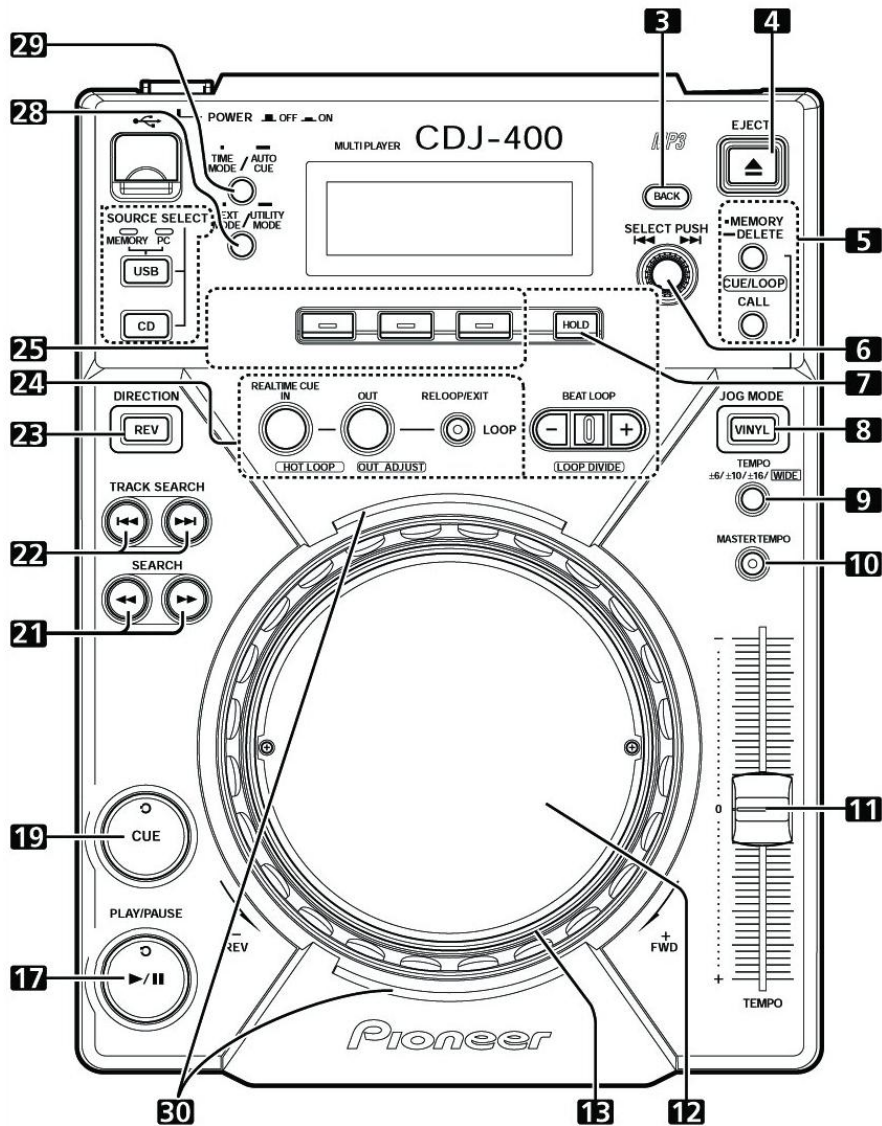

**PIONEER - CDJ-400**

**(deck A: channel 1; deck B: channel 2; focus: channel 3)**

- 29 - Match
- 28 - Sync
- 25 - Locators - *Clear*
- 24 - Manual loop
- 23 - Reverse
- 22 - Seek length
- 21 - Seek

- 19 - Cue
- 17 - Play
- 13 - Pitch Bend
- 12 - Jog
- 11 - Pitch
- 10 - Pitch Mode
- 9 - Pitch Range

- 8 - Vinyl Mode
- 7 - Auto loop
- 6 - Browse / Load
- 5 - Preview |Shift
- 3 - Select
- 4 - Eject track or Select deck (focus mode)