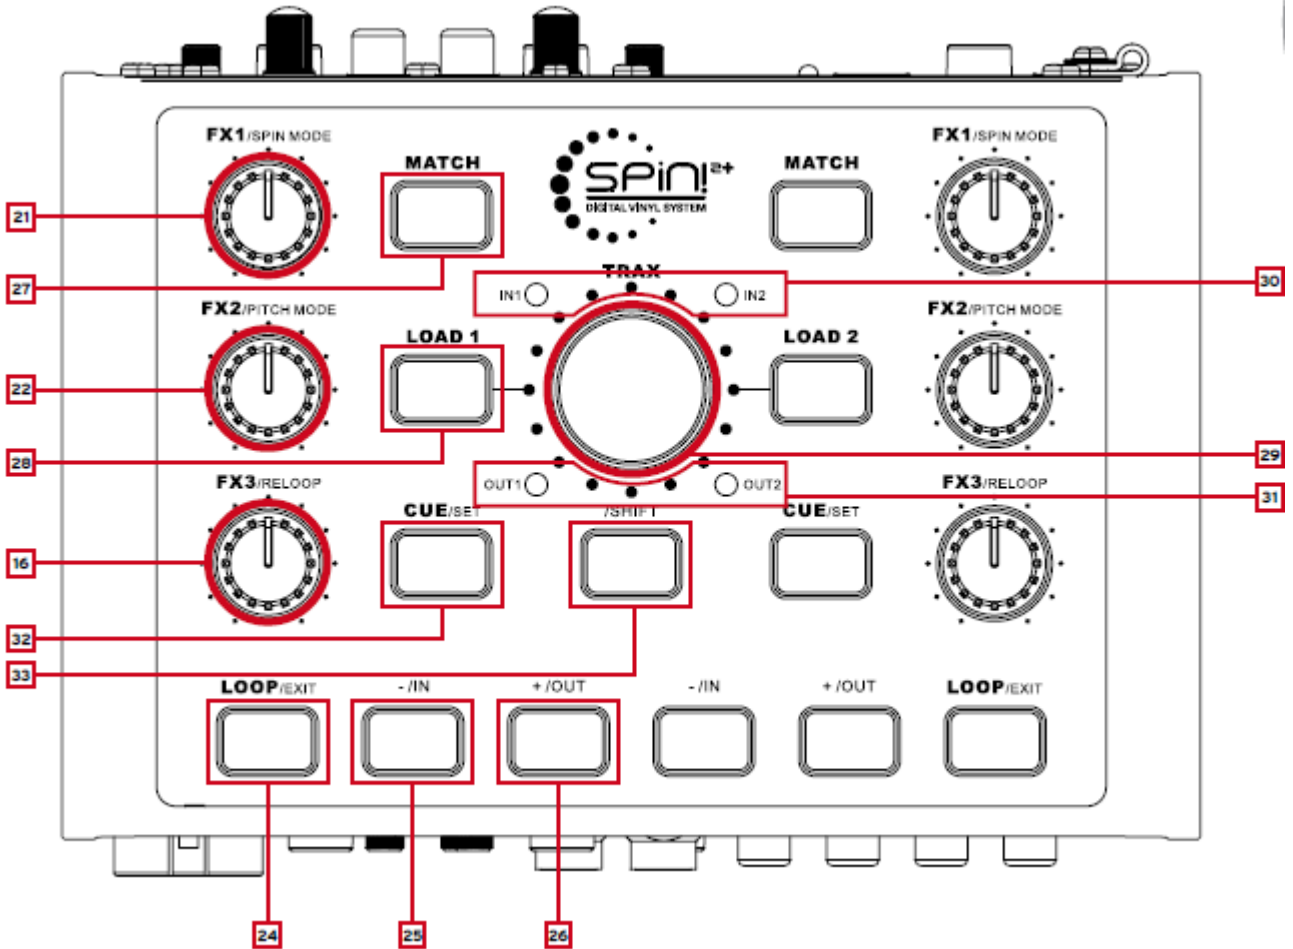

**RELOOP - SPIN 2+**  
**(with the firmware version SP2P V19.BIN)**

- 29 - Browse - *Quick Browse*
- Preview/ExpandCollapseTree - *Change the active browsable*
- 21 - FX Amount - *Vinyl Mode*
- 22 - empty - *Pitch Mode*