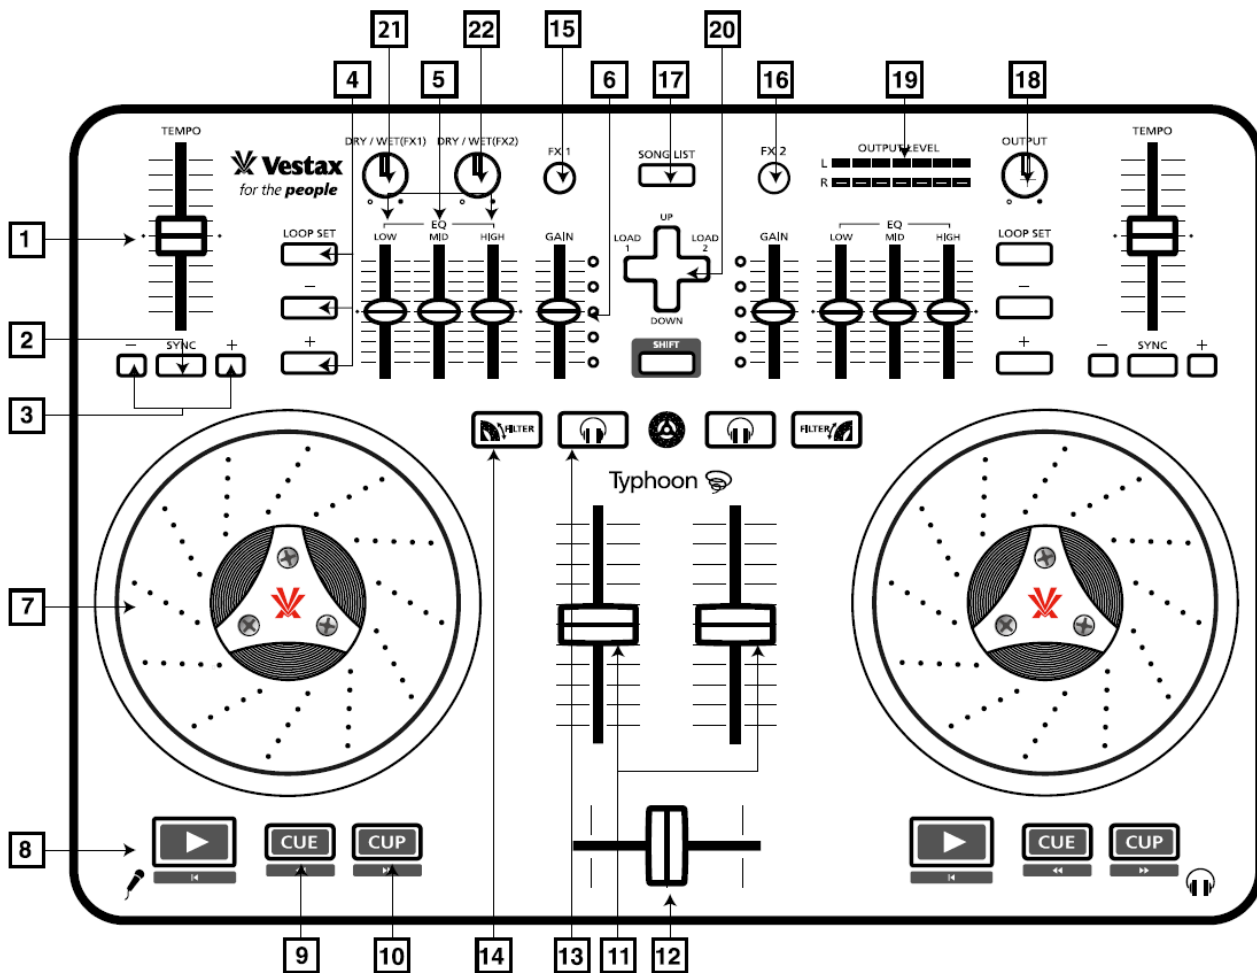

VESTAX - TYPHOON

- 1 - Pitch
- 2 - Sync
- 3 - Pitch Bend
- 4 - Auto loop
- 5 - EQ
- 7 - Jog
- 8 - Play / Cue set

- 9 - Cue / *Smart seek* ←←
- 10 - Cue play / *Smart seek* →→
- 11 - Volume Faders
- 12 - Crossfader
- 14 - Slip mode
- 15/16 - FX On/Off

- 17 - Preview On/Off
- 18 - Master
- 19 - Output level
- 20 - Browse / Load
- 21/22 - FX Amount