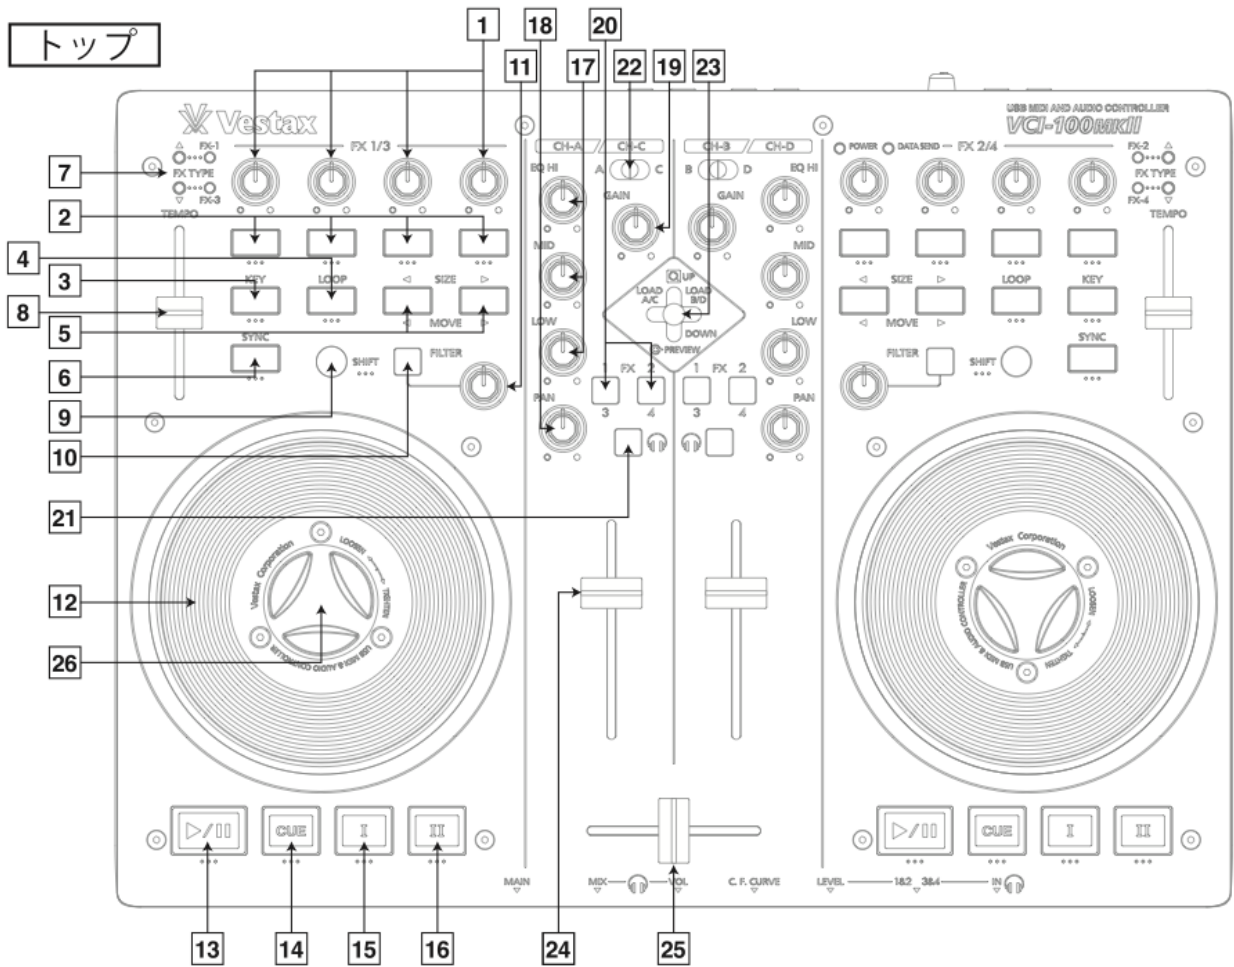

VESTAX - VCI-100MKII

- 1 - FX Select / FX Amount / FX Depth / Brake
- 2 - Locators
- 3 - Pitch mode - *Loop *1/2*
- 4 - Loop On Off - *Loop *2*
- 5 - Seek - *Seek length*
- 6 - Sync - *Match*
- 7 - Not used
- 8 - Pitch

- 9 - Shift
- 10 - Fx On Off
- 11 - Filter
- 12 - Jog
- 13 - Play/Pause - *Pad1*
- 14 - Cue - *Pad2*
- 15 - Slip mode On Off - *Pad3*
- 16 - Vinyl Mode - *Pad4*
- 17 - EQ

- 18 - Not used
- 19 - Gain
- 20 - FX Channel
- 21 - Monitor
- 22 - Select Channel
- 23 - Browse / Preview / Expand
- 24 - Volume
- 25 - Crossfader